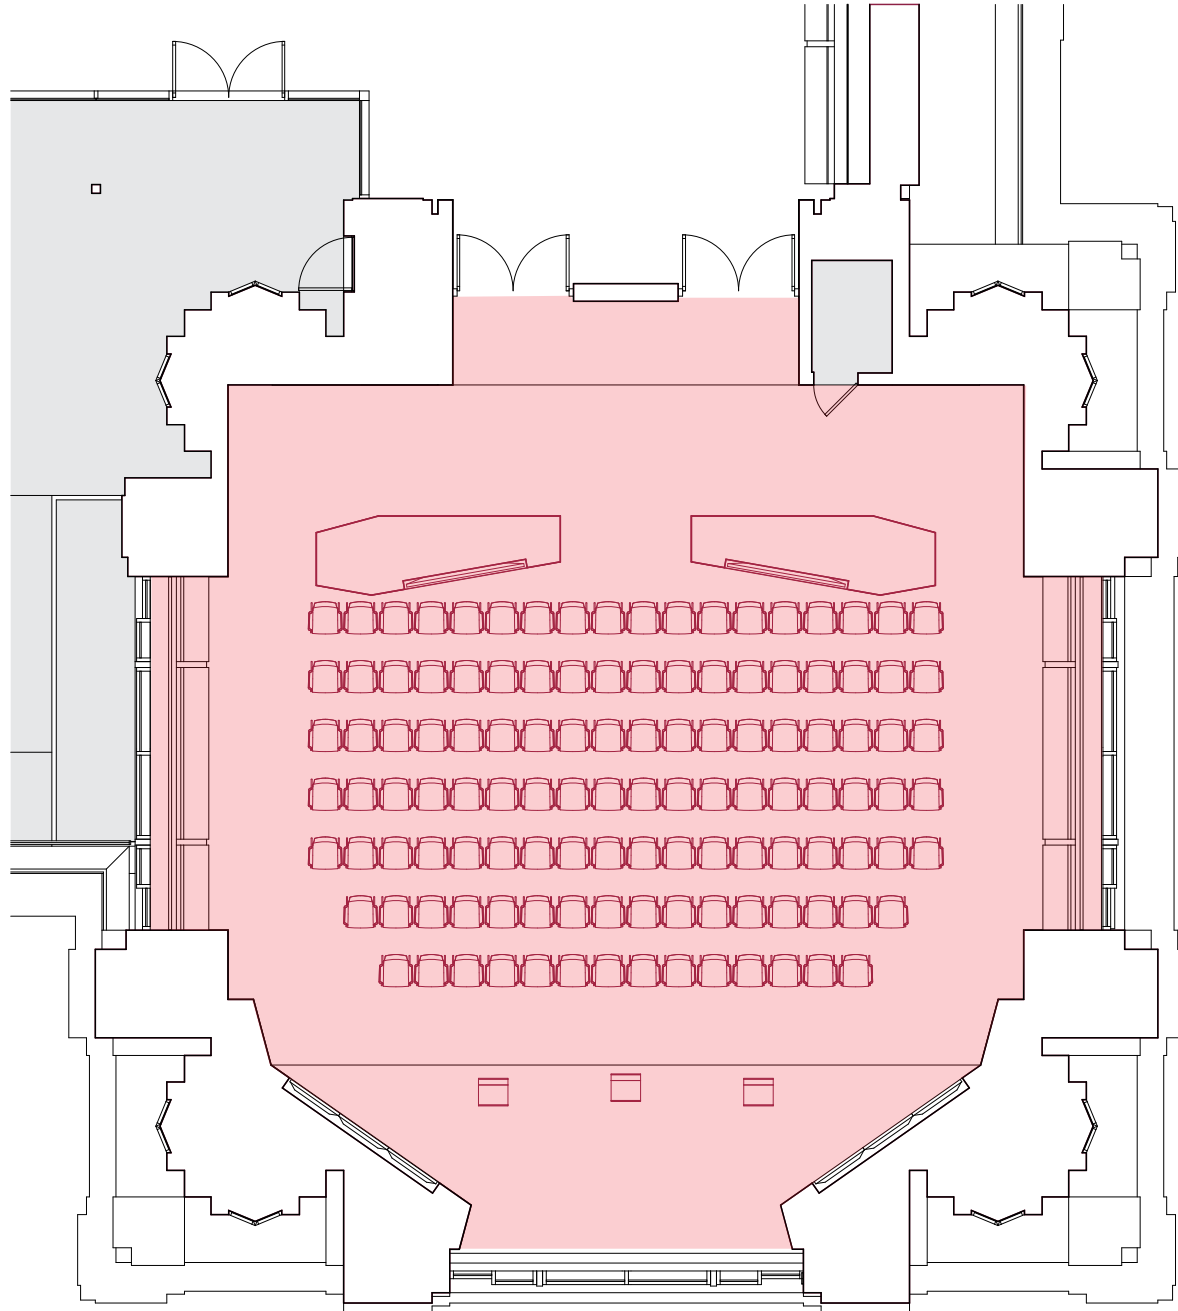

SPIRE

SITE MAP

- 1 VISIONARY / 400 SF
- 2 SUMMIT / 920 SF
- 3 SOUTH VISTA / 960 SF
- 4 TOPLINE / 935 SF
- 5 SIGHTLINE / 2,535 SF
- 6 VUE / 2,145 SF
- 7 EAST VISTA / 1,400 SF
- 8 LOOKOUT / 650 SF

SPIRE

VUE

CHEVRON THEATER LAYOUT

CAPACITY: 108

SPIRE

750 1st Street NE, Washington, DC 20002 | 202.218.3596 | SpireEventsDC.com

VUE

U SHAPE LAYOUT

CAPACITY: 26

SPIRE

750 1st Street NE, Washington, DC 20002 | 202.218.3596 | SpireEventsDC.com

VUE

THEATER LAYOUT

CAPACITY: 120

SPIRE

750 1st Street NE, Washington, DC 20002 | 202.218.3596 | SpireEventsDC.com

VUE

HOLLOW SQUARE LAYOUT