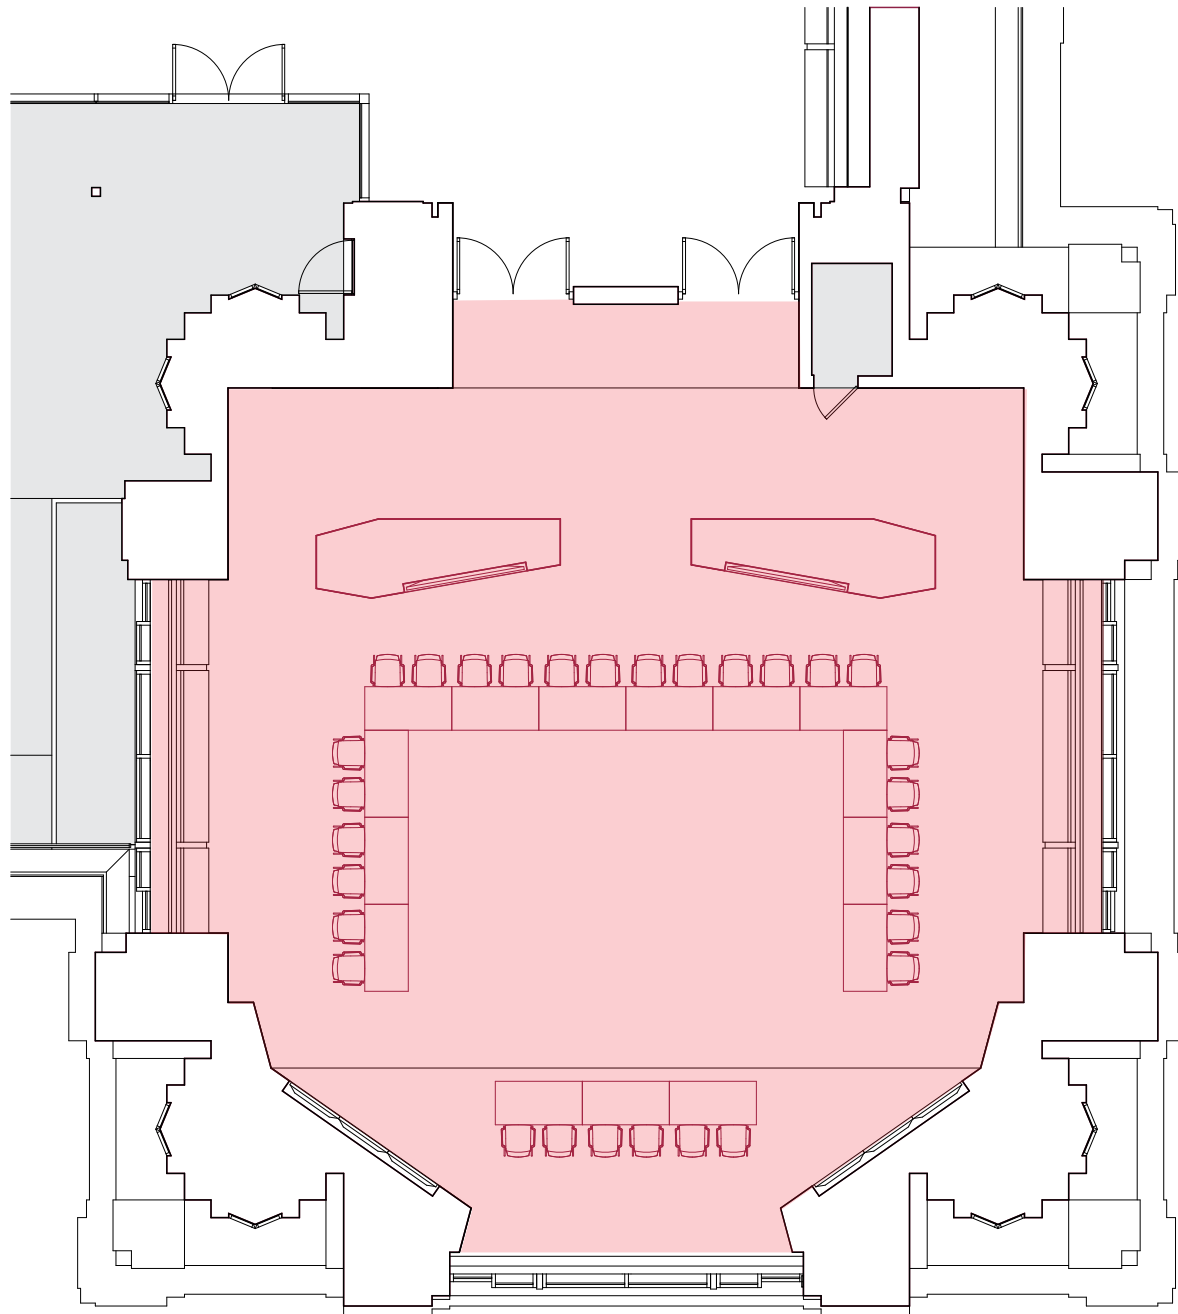

SPIRE

SITE MAP

- 1 VISIONARY / 400 SF
- 2 SUMMIT / 920 SF
- 3 SOUTH VISTA / 960 SF
- 4 TOPLINE / 935 SF
- 5 SIGHTLINE / 2,535 SF
- 6 VUE / 2,145 SF
- 7 EAST VISTA / 1,400 SF
- 8 LOOKOUT / 650 SF

SPIRE

VUE

CHEVRON THEATER LAYOUT

CAPACITY: 108

SPIRE

750 1st Street NE, Washington, DC 20002 | 202.218.3596 | SpireEventsDC.com

VUE

U SHAPE LAYOUT

CAPACITY: 26

SPIRE

750 1st Street NE, Washington, DC 20002 | 202.218.3596 | SpireEventsDC.com

VUE

THEATER LAYOUT

CAPACITY: 120

SPIRE

750 1st Street NE, Washington, DC 20002 | 202.218.3596 | SpireEventsDC.com

VUE

HOLLOW SQUARE LAYOUT