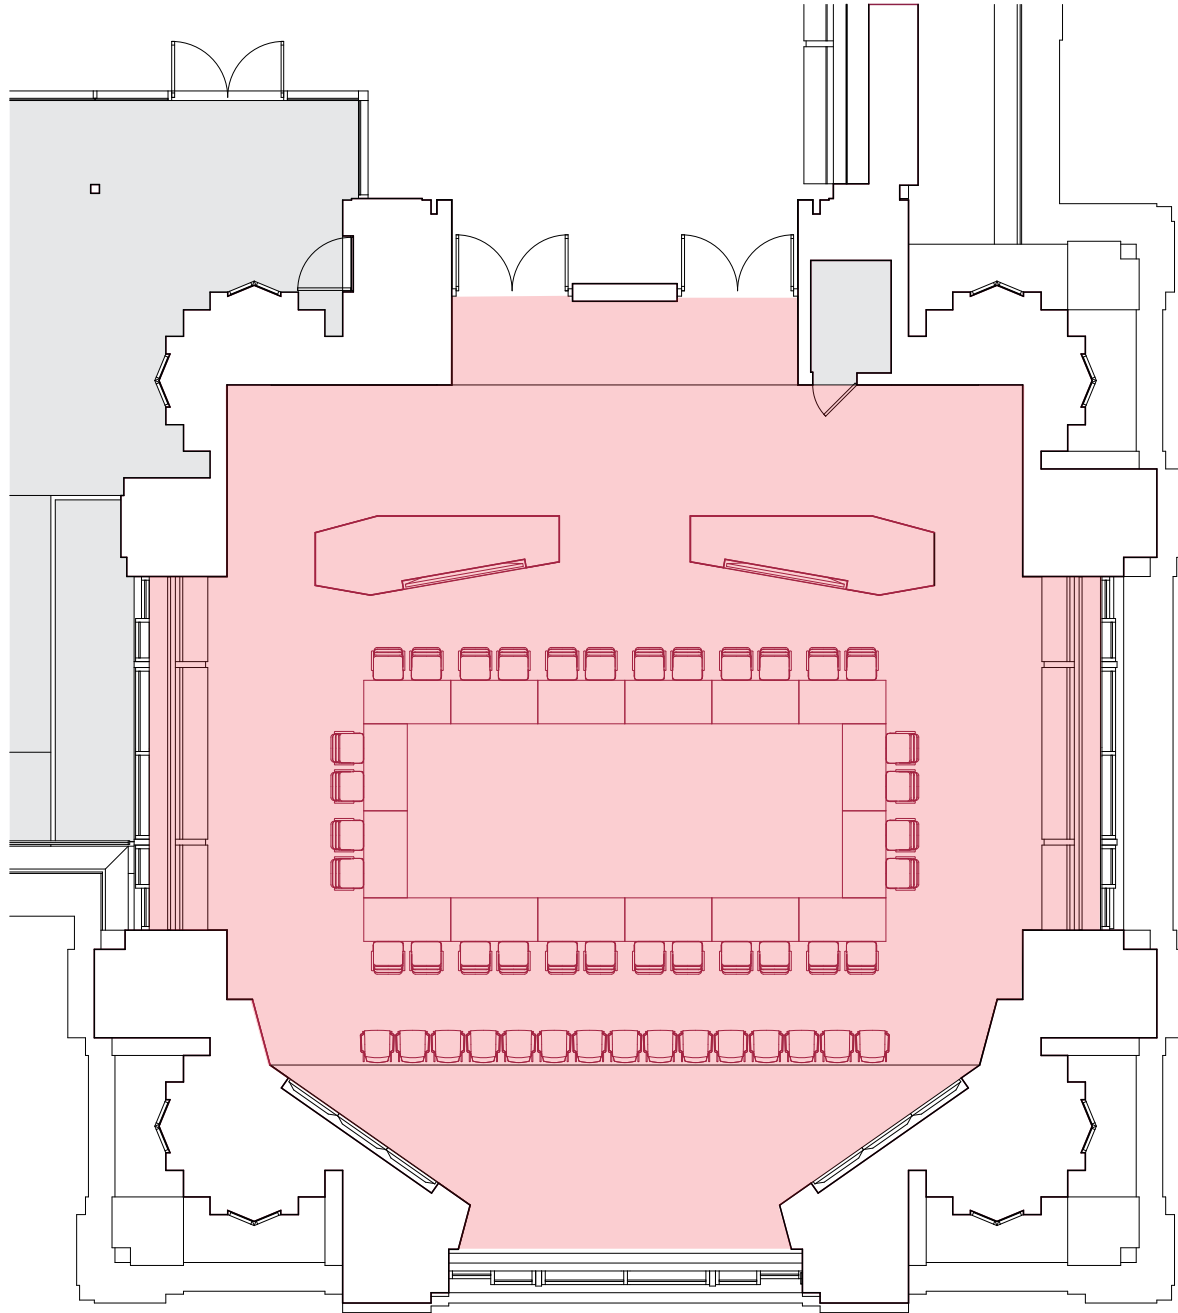

VUE

HOLLOW SQUARE LAYOUT

CAPACITY: 36