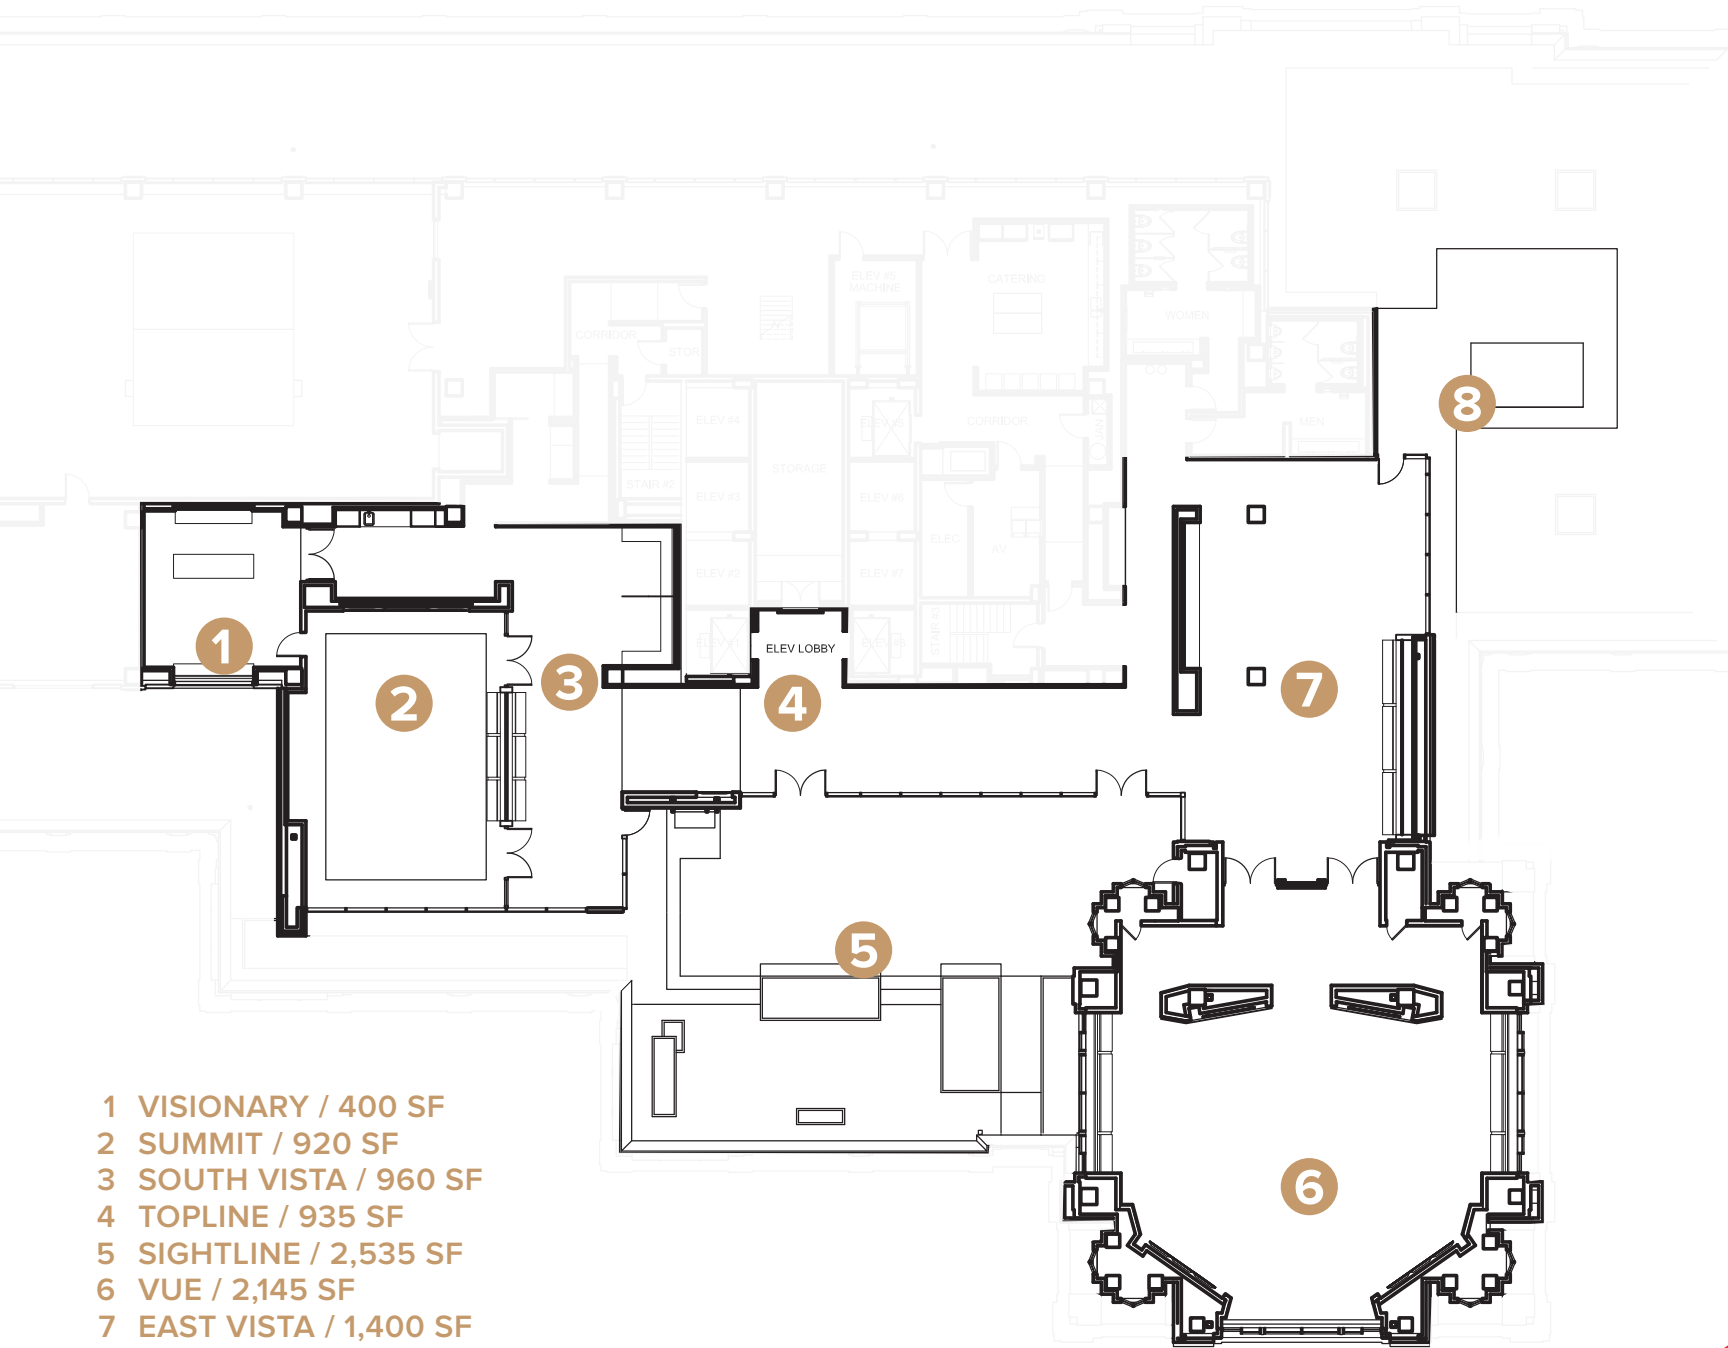

SPIRE

SITE MAP

- 1 VISIONARY / 400 SF
- 2 SUMMIT / 920 SF
- 3 SOUTH VISTA / 960 SF
- 4 TOPLINE / 935 SF
- 5 SIGHTLINE / 2,535 SF
- 6 VUE / 2,145 SF
- 7 EAST VISTA / 1,400 SF
- 8 LOOKOUT / 650 SF

SPIRE

VUE

CHEVRON THEATER LAYOUT

CAPACITY: 108

SPIRE

750 1st Street NE, Washington, DC 20002 | 202.218.3596 | SpireEventsDC.com

VUE

U SHAPE LAYOUT

CAPACITY: 26

SPIRE

750 1st Street NE, Washington, DC 20002 | 202.218.3596 | SpireEventsDC.com

VUE

THEATER LAYOUT

CAPACITY: 120

SPIRE

750 1st Street NE, Washington, DC 20002 | 202.218.3596 | SpireEventsDC.com

VUE

HOLLOW SQUARE LAYOUT