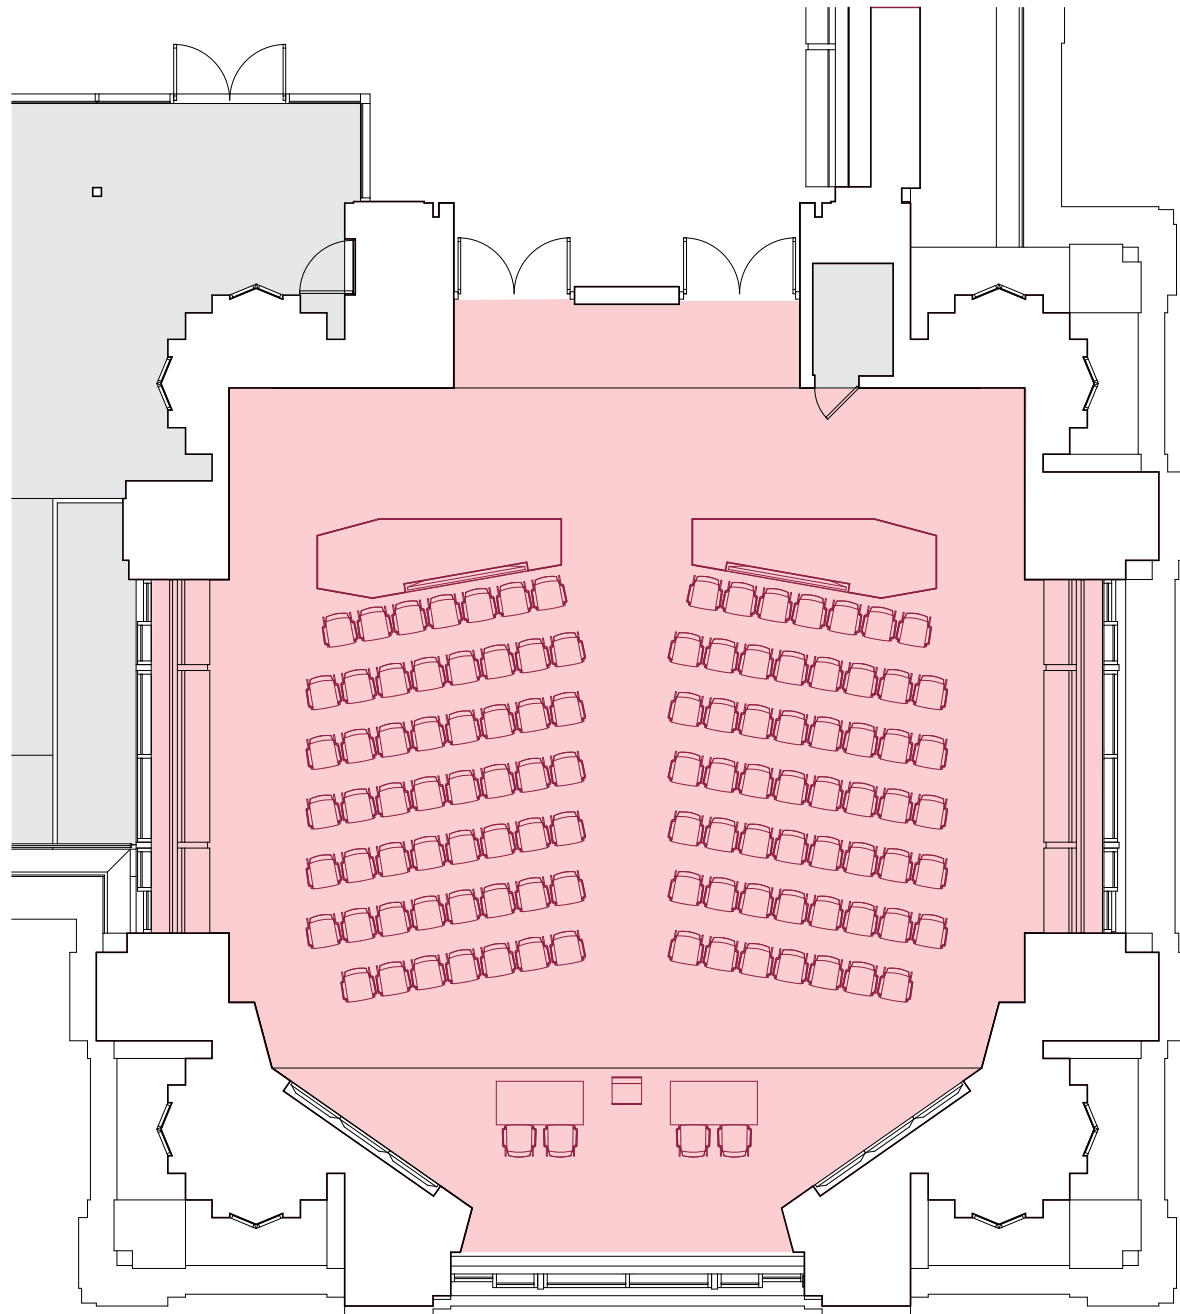

SPIRE

SITE MAP

- 1 VISIONARY / 400 SF
- 2 SUMMIT / 920 SF
- 3 SOUTH VISTA / 960 SF
- 4 TOPLINE / 935 SF
- 5 SIGHTLINE / 2,535 SF
- 6 VUE / 2,145 SF
- 7 EAST VISTA / 1,400 SF
- 8 LOOKOUT / 650 SF

SPIRE

VUE

CHEVRON THEATER LAYOUT

CAPACITY: 108

SPIRE

750 1st Street NE, Washington, DC 20002 | 202.218.3596 | SpireEventsDC.com

VUE

U SHAPE LAYOUT

CAPACITY: 26

SPIRE

750 1st Street NE, Washington, DC 20002 | 202.218.3596 | SpireEventsDC.com

VUE

THEATER LAYOUT

CAPACITY: 120

SPIRE

750 1st Street NE, Washington, DC 20002 | 202.218.3596 | SpireEventsDC.com

VUE

HOLLOW SQUARE LAYOUT