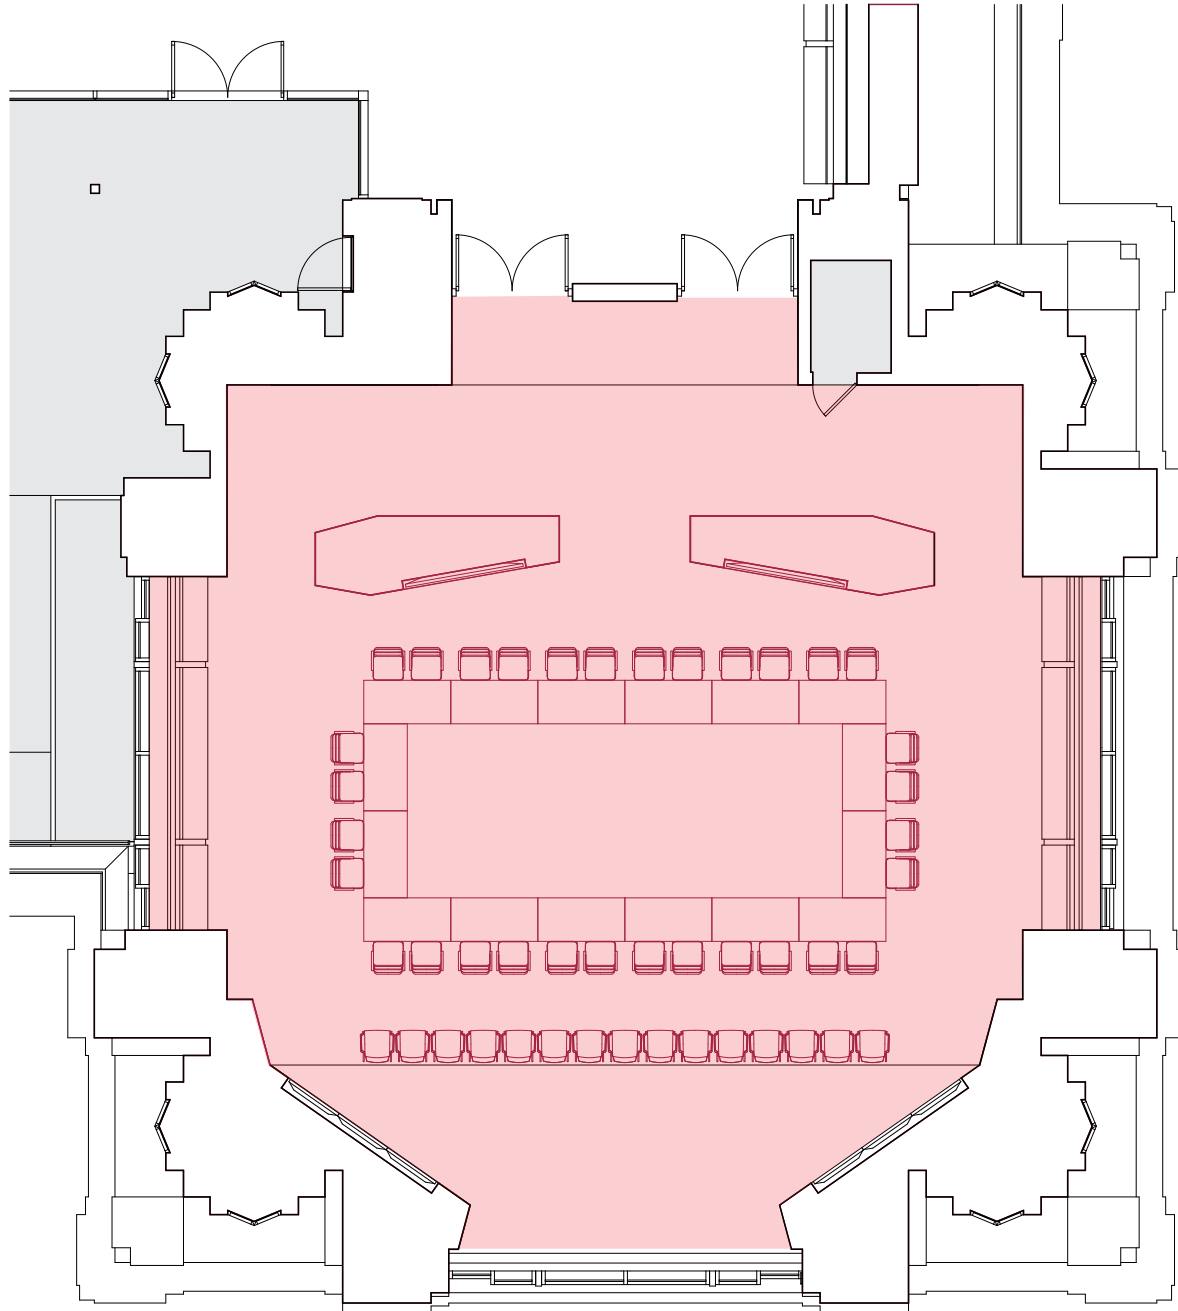

VUE

HOLLOW SQUARE LAYOUT

CAPACITY: 36

SPIRE

750 1st Street NE, Washington, DC 20002 | 202.218.3596 | SpireEventsDC.com