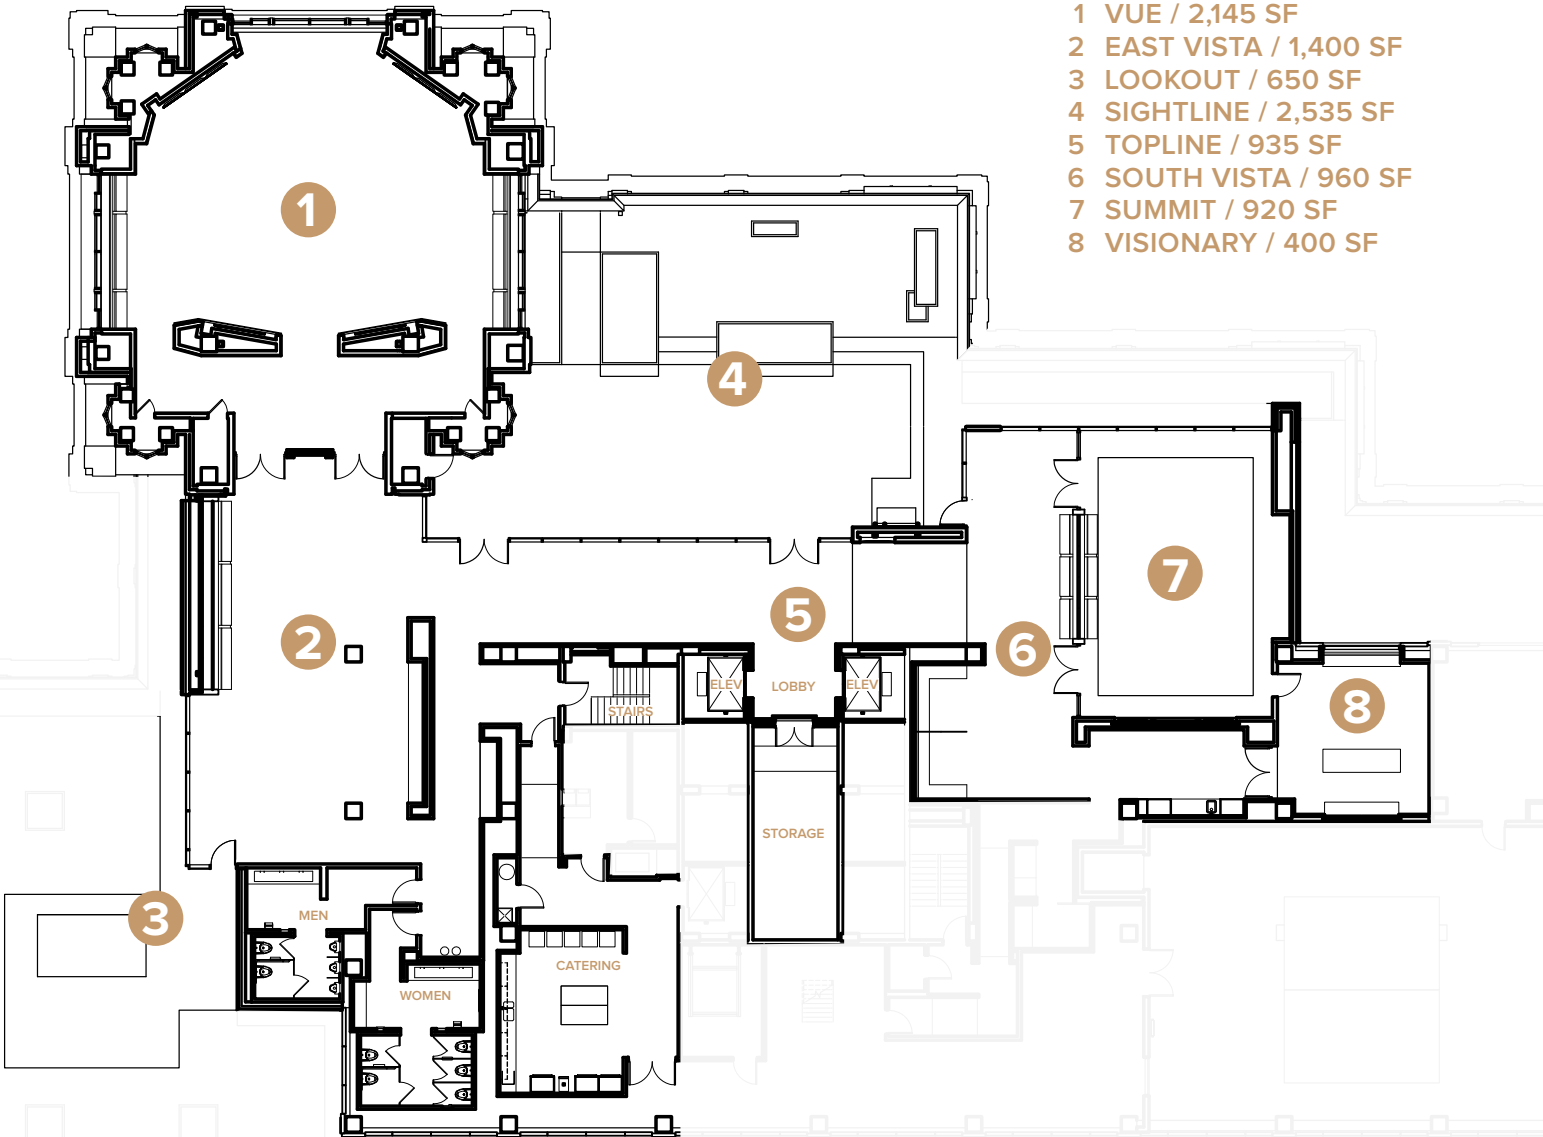

SPIRE

SITE MAP

- 1 VUE / 2,145 SF
- 2 EAST VISTA / 1,400 SF
- 3 LOOKOUT / 650 SF
- 4 SIGHTLINE / 2,535 SF
- 5 TOPLINE / 935 SF
- 6 SOUTH VISTA / 960 SF
- 7 SUMMIT / 920 SF
- 8 VISIONARY / 400 SF

SPIRE

VUE

CHEVRON THEATER LAYOUT

CAPACITY: 108

SPIRE

750 1st Street NE, Washington, DC 20002 | 202.218.3596 | SpireEventsDC.com

VUE

U SHAPE LAYOUT

CAPACITY: 26

SPIRE

750 1st Street NE, Washington, DC 20002 | 202.218.3596 | SpireEventsDC.com

VUE

THEATER LAYOUT

CAPACITY: 120

SPIRE

750 1st Street NE, Washington, DC 20002 | 202.218.3596 | SpireEventsDC.com

VUE

HOLLOW SQUARE LAYOUT