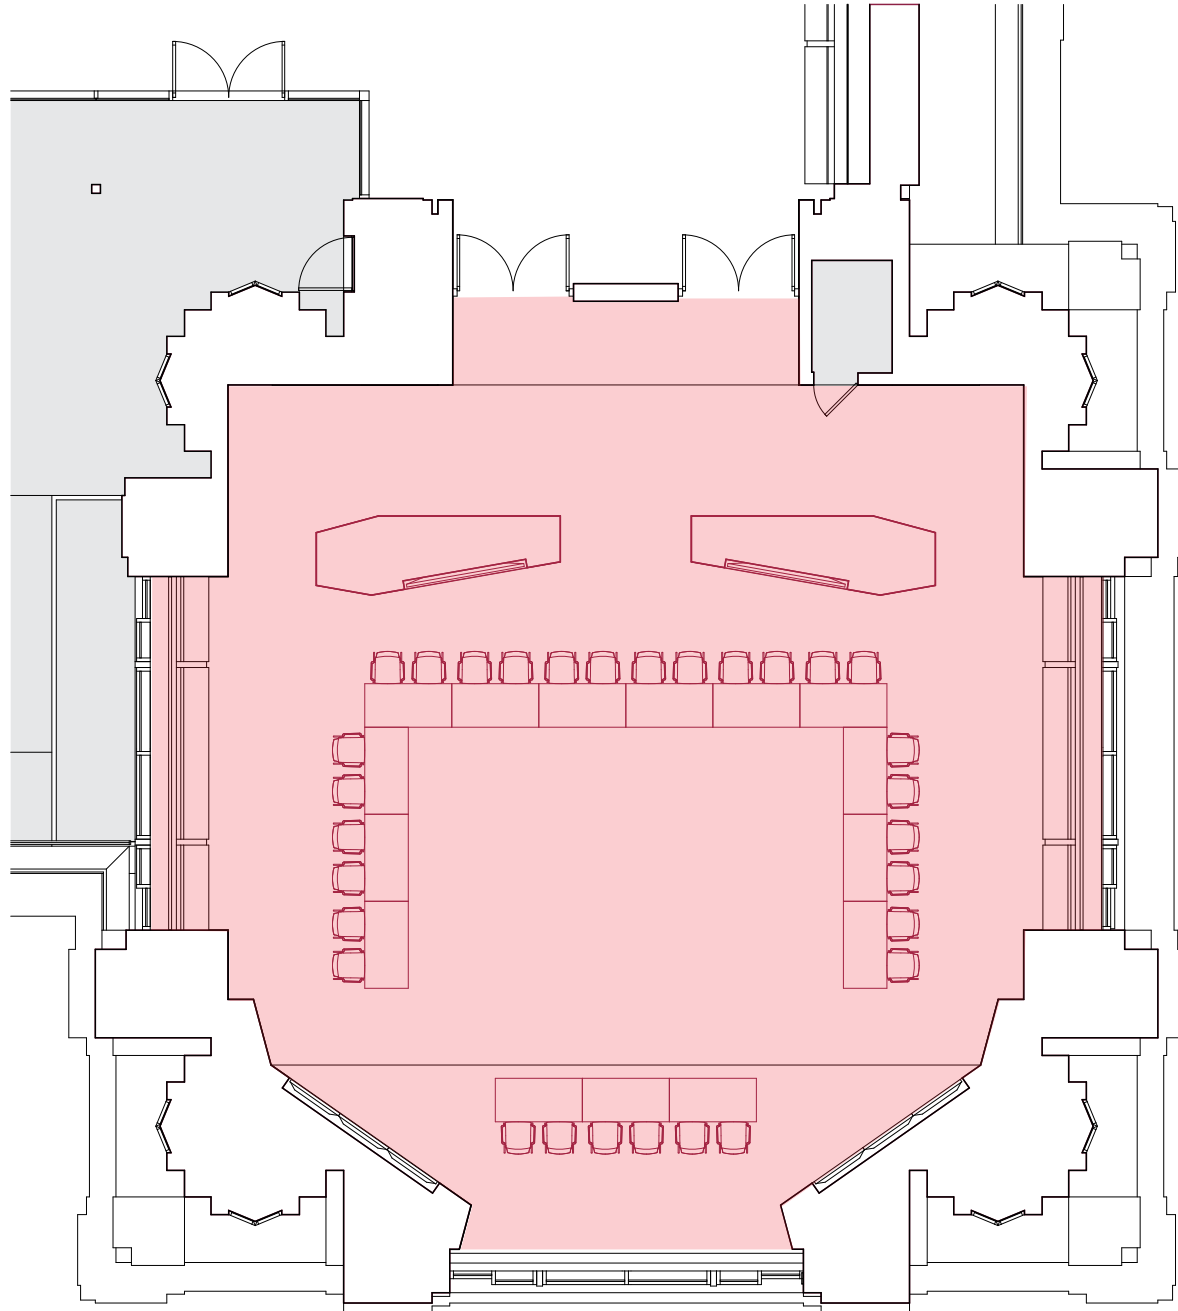

SPIRE

SITE MAP

- 1 VUE / 2,145 SF
- 2 EAST VISTA / 1,400 SF
- 3 LOOKOUT / 650 SF
- 4 SIGHTLINE / 2,535 SF
- 5 TOPLINE / 935 SF
- 6 SOUTH VISTA / 960 SF
- 7 SUMMIT / 920 SF
- 8 VISIONARY / 400 SF

SPIRE

VUE

CHEVRON THEATER LAYOUT

CAPACITY: 108

SPIRE

750 1st Street NE, Washington, DC 20002 | 202.218.3596 | SpireEventsDC.com

VUE

U SHAPE LAYOUT

CAPACITY: 26

SPIRE

750 1st Street NE, Washington, DC 20002 | 202.218.3596 | SpireEventsDC.com

VUE

THEATER LAYOUT

CAPACITY: 120

SPIRE

750 1st Street NE, Washington, DC 20002 | 202.218.3596 | SpireEventsDC.com

VUE

HOLLOW SQUARE LAYOUT