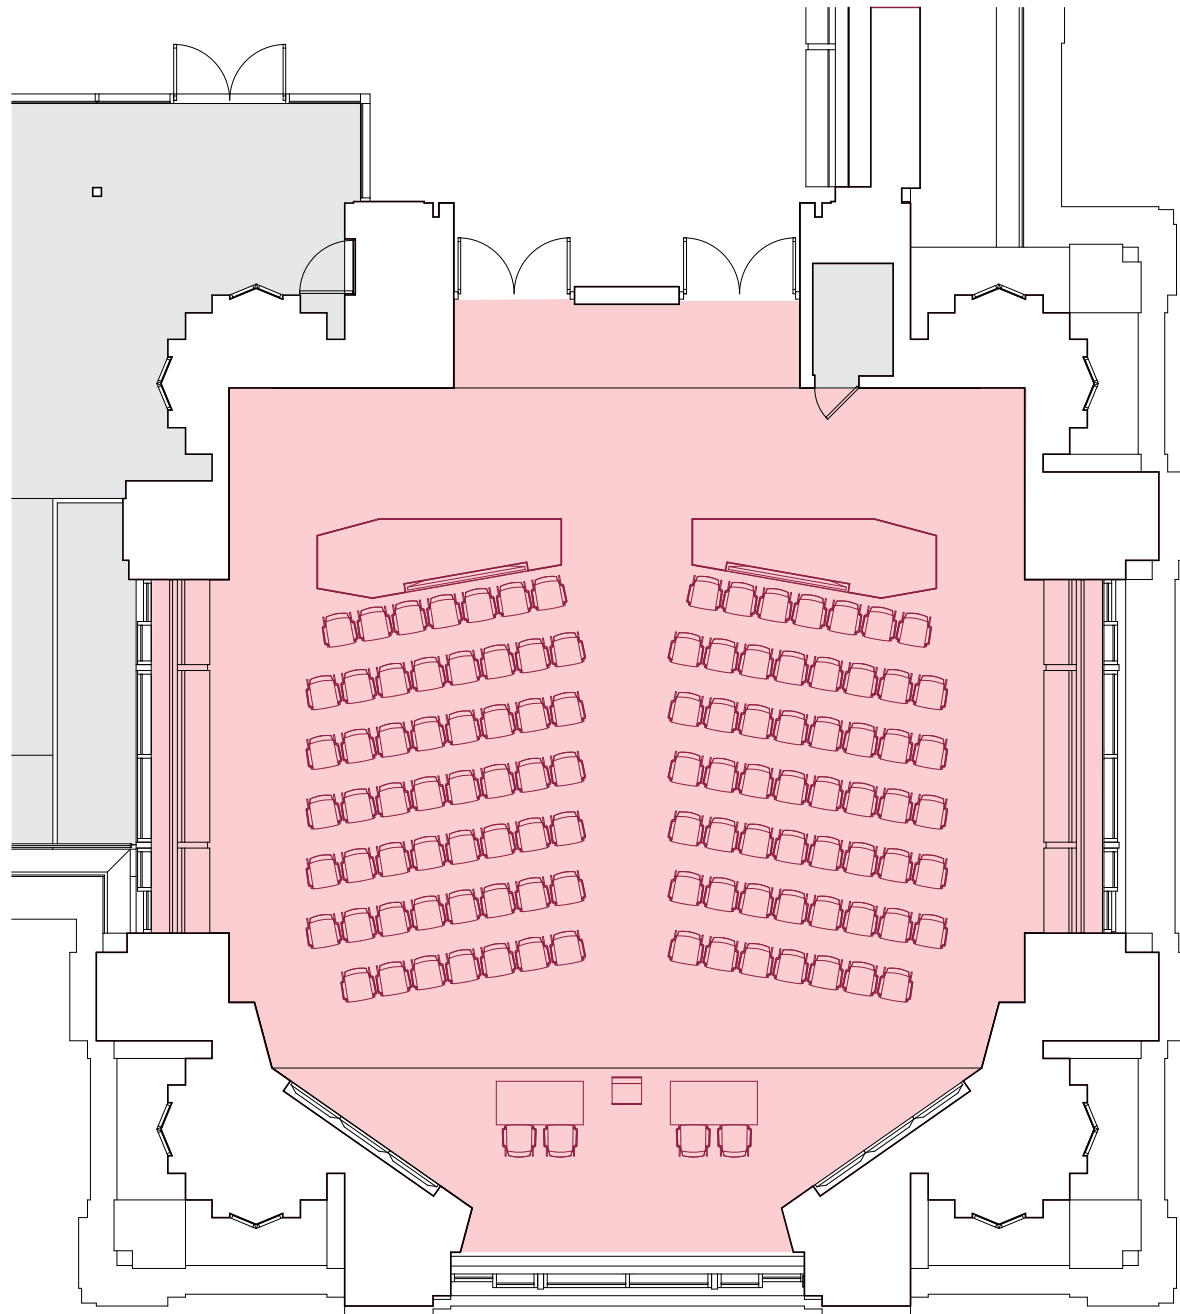

SPIRE

SITE MAP

- 1 VUE / 2,145 SF
- 2 EAST VISTA / 1,400 SF
- 3 LOOKOUT / 650 SF
- 4 SIGHTLINE / 2,535 SF
- 5 TOPLINE / 935 SF
- 6 SOUTH VISTA / 960 SF
- 7 SUMMIT / 920 SF
- 8 VISIONARY / 400 SF

SPIRE

VUE

CHEVRON THEATER LAYOUT

CAPACITY: 108

SPIRE

750 1st Street NE, Washington, DC 20002 | 202.218.3596 | SpireEventsDC.com

VUE

U SHAPE LAYOUT

CAPACITY: 26

SPIRE

750 1st Street NE, Washington, DC 20002 | 202.218.3596 | SpireEventsDC.com

VUE

THEATER LAYOUT

CAPACITY: 120

SPIRE

750 1st Street NE, Washington, DC 20002 | 202.218.3596 | SpireEventsDC.com

VUE

HOLLOW SQUARE LAYOUT