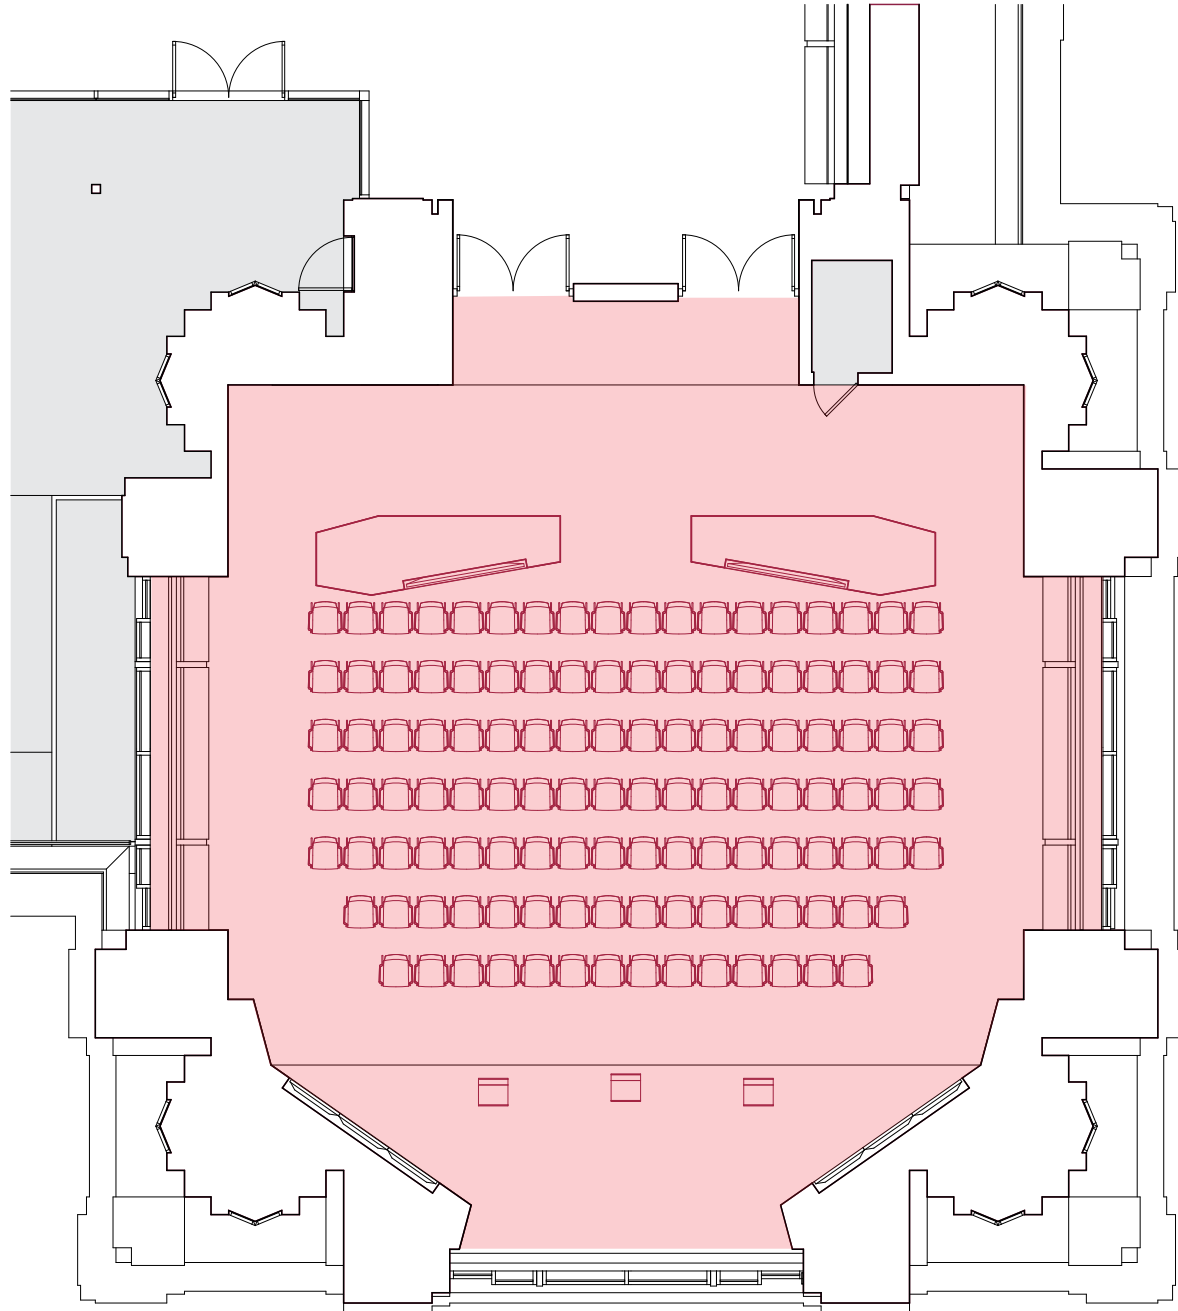

SPIRE

SITE MAP

- 1 VUE / 2,145 SF
- 2 EAST VISTA / 1,400 SF
- 3 LOOKOUT / 650 SF
- 4 SIGHTLINE / 2,535 SF
- 5 TOPLINE / 935 SF
- 6 SOUTH VISTA / 960 SF
- 7 SUMMIT / 920 SF
- 8 VISIONARY / 400 SF

SPIRE

VUE

CHEVRON THEATER LAYOUT

CAPACITY: 108

SPIRE

750 1st Street NE, Washington, DC 20002 | 202.218.3596 | SpireEventsDC.com

VUE

U SHAPE LAYOUT

CAPACITY: 26

SPIRE

750 1st Street NE, Washington, DC 20002 | 202.218.3596 | SpireEventsDC.com

VUE

THEATER LAYOUT

CAPACITY: 120

SPIRE

750 1st Street NE, Washington, DC 20002 | 202.218.3596 | SpireEventsDC.com

VUE

HOLLOW SQUARE LAYOUT